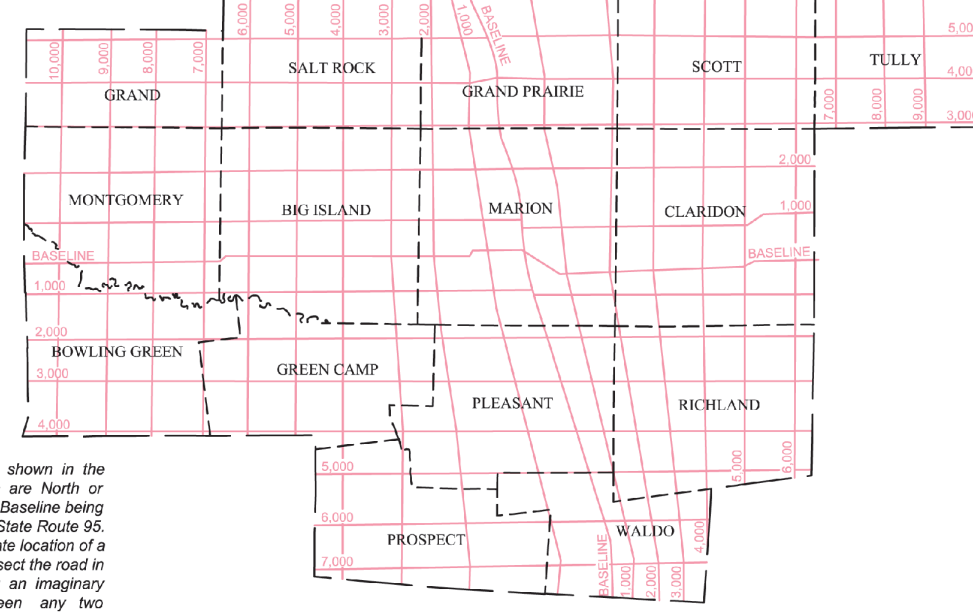

Legend

- Municipal Airport
- Covered Bridge
- Other Landmarks
- Government Building
- Hospital
- School
- Corporation Line
- Federal Highway
- State Highway
- County Road
- Township Road
- Subdivision Road
- Railroad
- County Line

HOUSE NUMBERING GRID SYSTEM OF MARION COUNTY

2019 MARION COUNTY, OHIO HIGHWAY MAP

MARION COUNTY ENGINEER
 BRADLEY K. IRONS P.E., P.S.
 222 WEST CENTER STREET MARION, OH 43302

Website: <http://www.co.marion.oh.us/engineer>